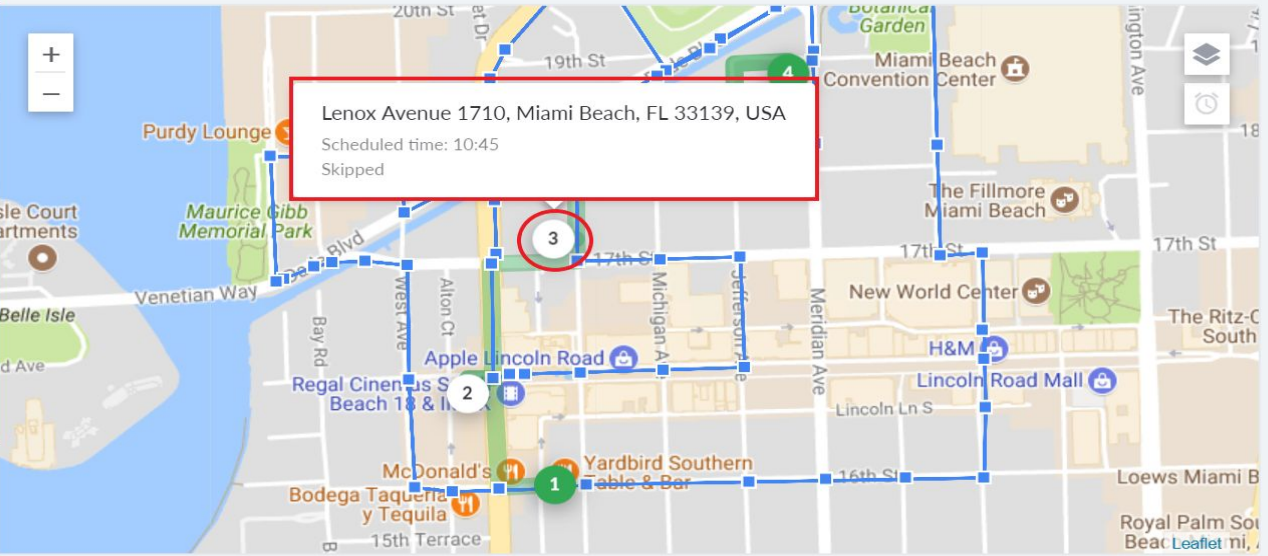

Route	Date	Block	Sched...	Begin...	End	Duration	Avg devia...	Max hurry	Max delay	Stops	Result	...
▼ demo 16th Street Alton Rd – Michigan Avenue 1801, Mia...	07.08.2018		10:03 - 10:15	07.08.2018 08:04	07.08.2018 08:04		11 min	11 min	0 min	1/5	Fulfilled	👤
▼ demo 16th Street Alton Rd – Michigan Avenue 1801, Mia...	07.08.2018	demo	10:18 - 10:30	07.08.2018 08:12	07.08.2018 08:09	-4 min	13 min	21 min	0 min	4/5	Fulfilled	👤
▼ demo 16th Street Alton Rd – Michigan Avenue 1801, Mia...	07.08.2018		10:28 - 10:40	07.08.2018 08:18	07.08.2018 08:20	3 min	16 min	20 min	0 min	3/5	Fulfilled	👤
▼ demo 16th Street Alton Rd – Michigan Avenue 1801, Mia...	07.08.2018		10:38 - 10:50	07.08.2018 08:29	07.08.2018 08:31	3 min	15 min	19 min	0 min	3/5	Fulfilled	👤
▼ 11AA Nw 16Th St, Miami, FL 33125, USA – Nw 17Th St...	28.08.2018		18:00 - 18:11	28.08.2018 16:00	28.08.2018 16:00		7 min	7 min	0 min	1/4	Part	👤
▼ 11AA Nw 16Th St, Miami, FL 33125, USA – Nw 17Th St...	28.08.2018		18:12 - 18:23	–	–	–	–	–	–	0/4	No-show	👤
▼ 12AA Dade Blvd, Miami Beach, FL 33139, USA	28.08.2018		18:20 - 18:27	28.08.2018 16:00	28.08.2018 16:00	5 min	6 min	11 min	3 min	3/6	Part	👤

Dashboard: Reports

STOPS ROUTES BLOCKS RIDES ONLINE REPORTS

nademo nademo

demo 16th Street Alton Rd – Michigan Avenue 1801, Miami Beach, FL 33139,...

Bus 1 (FL) / 07.08.2018 / 10:38 - 10:50

- 1. 16th Street Alton Rd +9 min
- 2. Alton Rd 1634, Miami Beach, FL...
- 3. Lenox Avenue 1710, Miami Bea...
- 4. Meridian Avenue 1850, Mia... +17 min
- 5. Michigan Avenue 1801, Mia... +19 min

Blocks

- **Plan a shift for one unit within the same route**
- **Help to report on the capacity of units within the same route**
- **Show the unit's movement inbound and outbound**

Locator

- Allows passengers to see the bus on the map in real time;
- Shows the time of the arrival of the next bus
- Allows to see other routes in real time